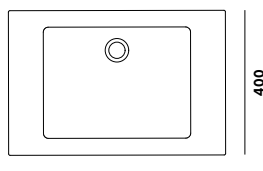

Gravelli

SLANT 07 SINGLE

A smaller, wall-mounted washbasin with an untraditional gradient and drain design. It appears proportionally balanced in a smaller space, where its simplicity and originally-designed shape stand out. This thin, concrete shell also has a pleasantly low weight.

Tomáš Vacek

design (2015) Tomáš Vacek

COLOUR VARIANTS

grey: gw07sgr

anthracite: gw07san

sand: gw07ssnd

DIMENSIONS (mm)

600

100

DIMENSIONS
600 / 400 / 100
mm

WEIGHT
17 kg

LIGHT
fibre
reinforcement
—
reduced weight

WATERPROOF
quality surface
impregnation
—
liquid-proof

ECO
minimum waste
produced
—
respect for raw materials

SMOOTH
manually finished
surface
—
pleasant to the touch